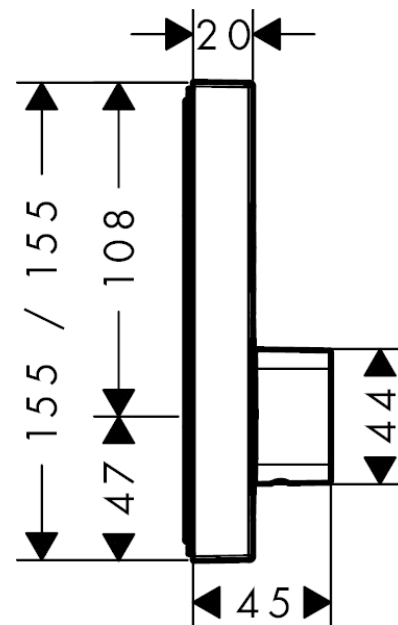

#### product features

- 2 functions
- simultaneous use of several outlets
- maximum flow rate at 3 bar: 22 l/min
- flow rate upper outlet: 20 l/min
- flow rate lower outlet: 20 l/min
- ceramic cartridge for temperature control, Start/stop valve to operate the functions
- temperature limitation adjustable
- Mixer is delivered with button On/Off
- connection type: basic set
- min. operating pressure: 1 bar
- max. operating pressure: 10 bar

### Scale drawing