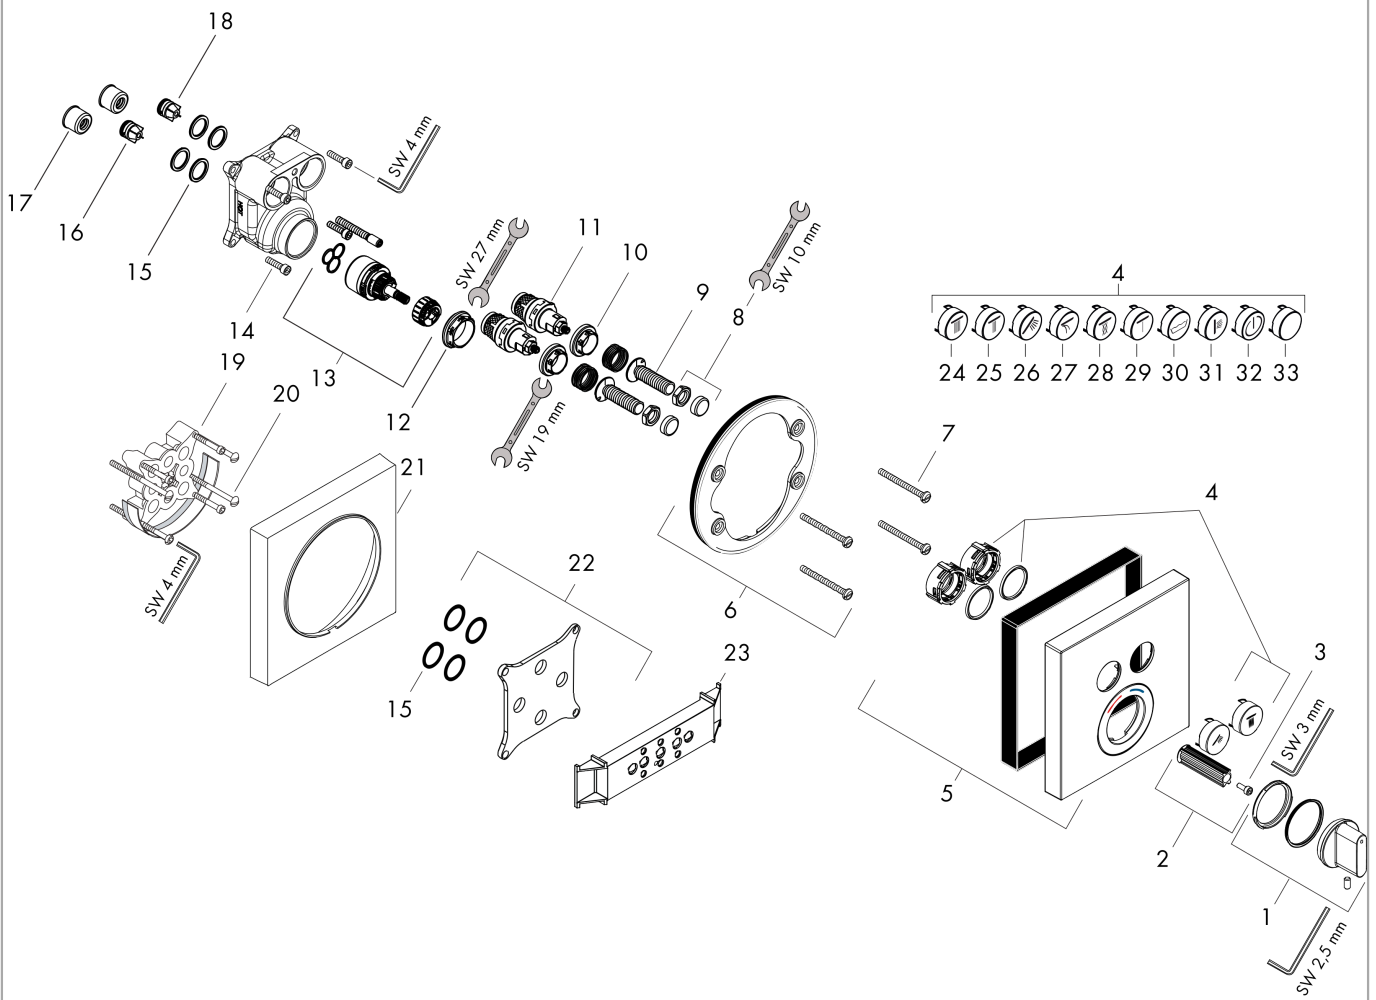

### Scale drawing

### Flowchart

**ShowerSelect**  
**Mixer for concealed installation for 2 functions**  
 Surfaces: **Chrome**    Article Number: **15768000**

## Exploded Drawing

Year of production: >05/14

**ShowerSelect**  
**Mixer for concealed installation for 2 functions**  
 Surfaces: **Chrome** Article Number: **15768000**

### Spare part list

Year of production: >05/14

Pos.	Description	Article Number	Price	PU
1	handle	92350000	€ 86,16	1
2	adapter for handle	92349000	€ 8,45	1
3	hexagon socket screw M4x10	97661000	€ 5,24	1
4	set of symbols	92218000	€ 70,57	1
5	escutcheon 155 / 155 mm	92354000	€ 162,08	1
6	holder for escutcheon	98793000	€ 35,94	1
7	set of fixing screws	96454000	€ 8,45	1
8	nut and flange	92696000	€ 13,92	1
9	Select-adapter	92219000	€ 5,24	1
10	nut	98368000	€ 11,31	1
11	shut off unit	95758000	€ 100,44	1
12	nut	98913000	€ 18,33	1
13	cartridge, assy	98303000	€ 70,57	1
14	set of screws	96525000	€ 8,45	1
15	O-ring 16x2	98133000	€ 3,21	1
16	non return valve (pressure-resistant up to 2 MPa)	92594000	€ 13,92	1
17	noise reduction	94073000	€ 22,37	1
18	non return valve	97980000	€ 28,20	1
19	extension 25 mm	13595000	-	1
20	set of fixing screws	97747000	€ 3,21	1
21	extension 22 mm	13593000	€ 59,62	1
22	compensation set 1°	95521000	€ 162,08	1
23	fit-up aid	92540000	-	1
24	symbol head shower Rain large	93571880	€ 8,45	1
25	symbol head shower Rain small	93572880	€ 8,45	1
26	symbol handshower	93573880	€ 8,45	1
27	symbol Flood jet	93574880	€ 8,45	1
28	symbol Whirl	93575880	€ 8,45	1
29	symbol Mono	93576880	€ 8,45	1
30	symbol tub	93577880	€ 8,45	1
31	symbol body shower	93578880	€ 8,45	1
32	symbol ON/OFF	93579880	€ 8,45	1
33	pushbutton	93955880	€ 18,33	1
a	concealed item	01800180	-	1
b	adapter for exchanged connections	93181000	€ 249,90	1
c	shut off unit (special)	92361000	€ 100,44	1